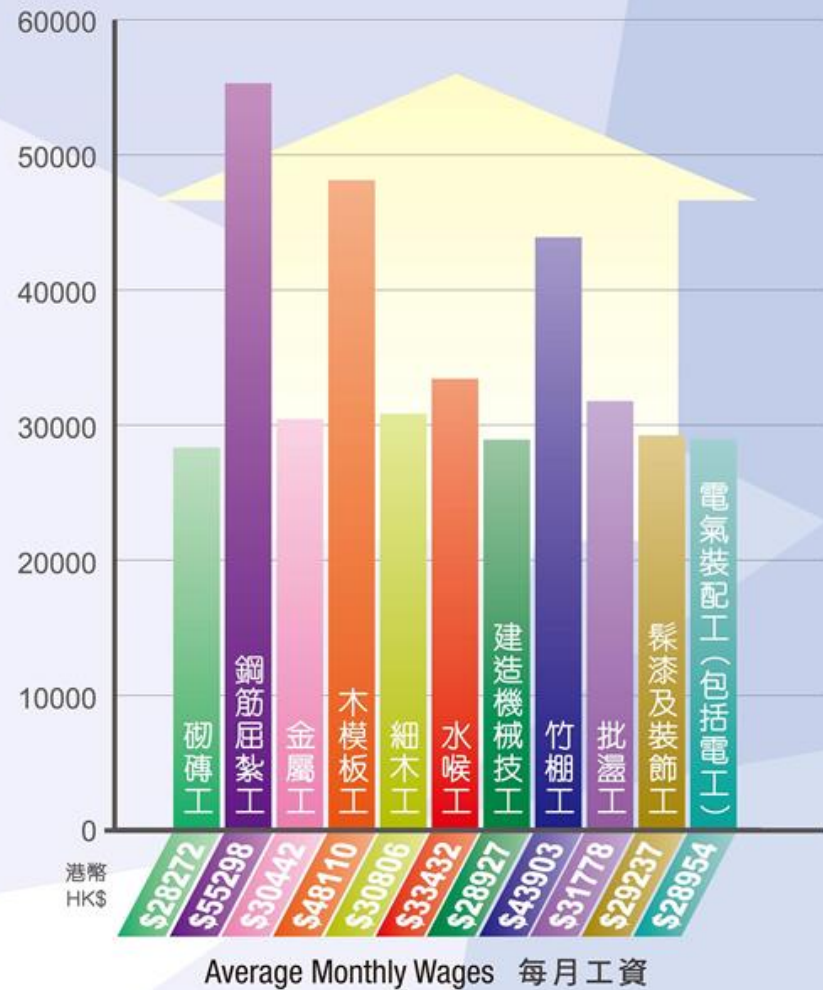

# 收入大比併

\* Information by Census and Statistics Dept. and based on the calculation of 24 working days per month. (7/2019)  
資料摘錄自政府統計處，以每月上班24天作計算 (7/2019)