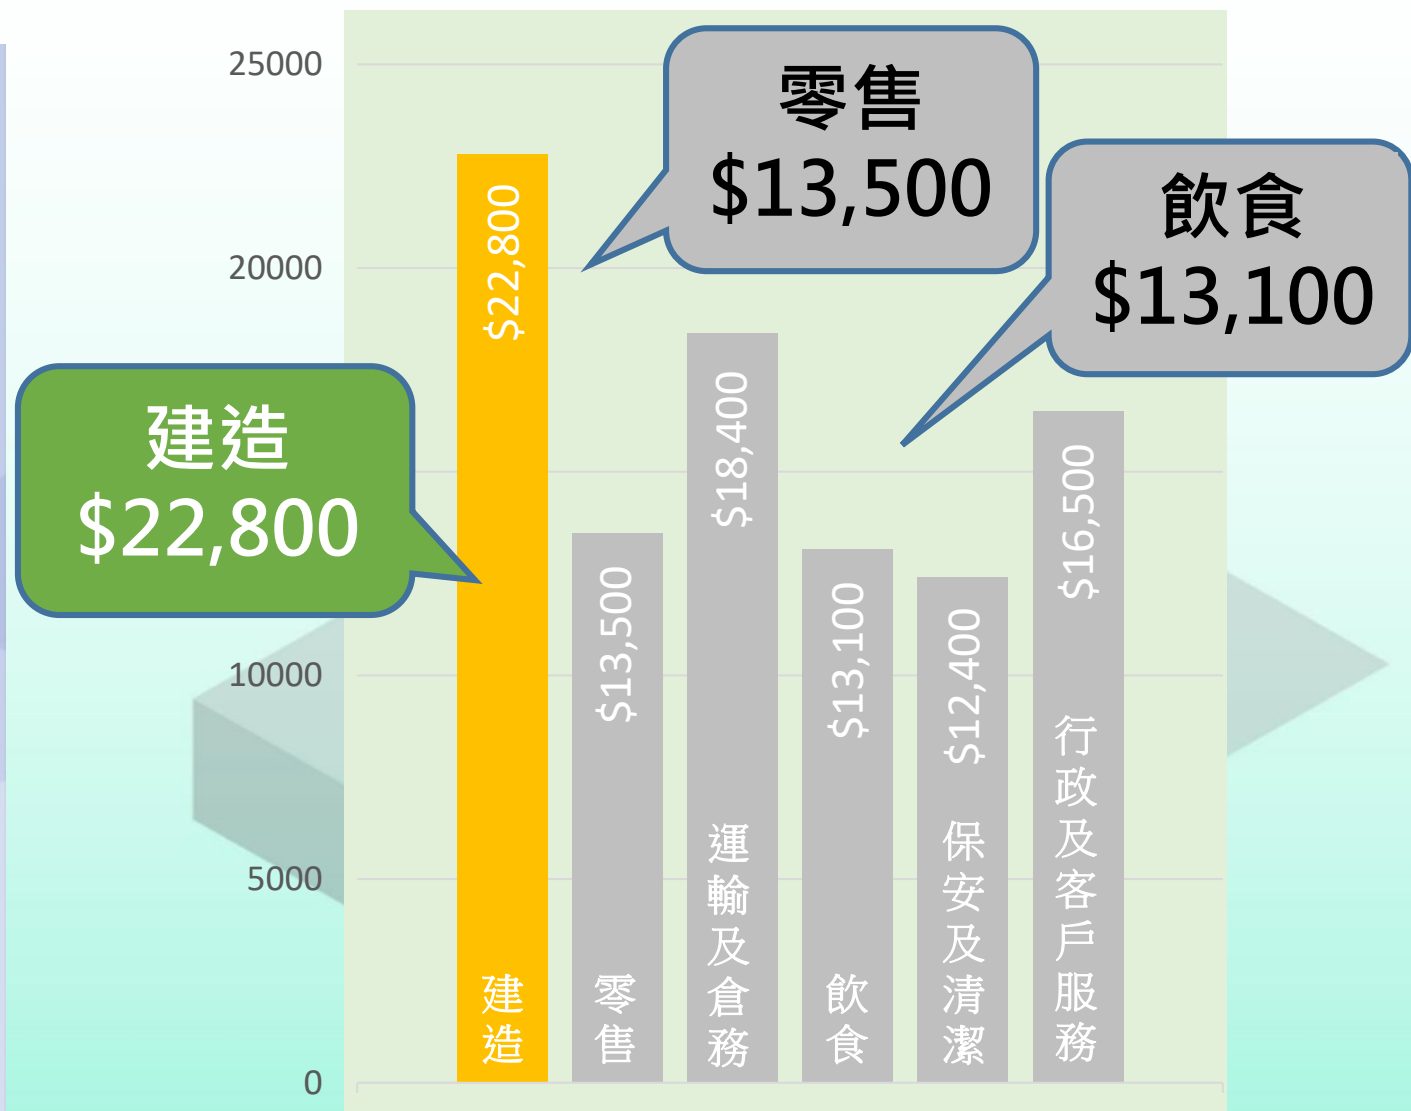

Median Monthly Wage by Major Industries

(BY INDUSTRY SECTION)

主要行業每月工資中位數 按行業分類(部分行業)

Information by Census and Statistic Dept. 資料摘錄自政府統計處 (05/2018)